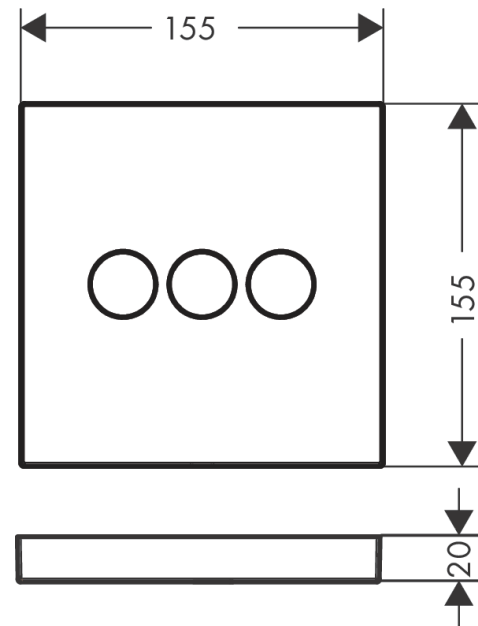

ShowerSelect

Valve for concealed installation for 3 functions

Surfaces: **Brushed Black Chrome** Article Number: **15764340**

Description

product features

- 3 functions
- simultaneous use of several outlets
- maximum flow rate at 3 bar: 30 l/min
- flow rate upper outlet: 26 l/min
- Flow rate left and right: 29 l/min
- flow rate by simultaneous use of all outlets: 30 l/min
- Start/stop valve to operate the functions
- connection type: basic set
- valve is delivered with buttons Rain large, Rain small and hand shower

Technology

Design awards

reddot winner 2021

Product image

Scale drawing

Flowchart

ShowerSelect

Valve for concealed installation for 3 functions