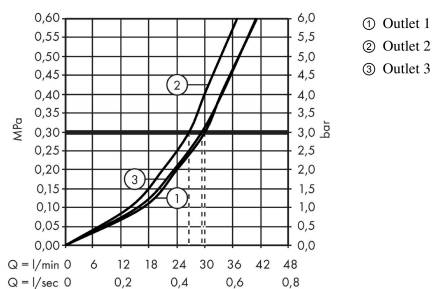

ShowerSelect

Valve for concealed installation for 3 functions

Surfaces: **Brushed Black Chrome** Article Number: **15764340**

Description

product features

- 3 functions
- simultaneous use of several outlets
- maximum flow rate at 3 bar: 30 l/min
- flow rate upper outlet: 26 l/min
- Flow rate left and right: 29 l/min
- flow rate by simultaneous use of all outlets: 30 l/min
- Start/stop valve to operate the functions
- connection type: basic set
- valve is delivered with buttons Rain large, Rain small and hand shower

Technology

Design awards

reddot winner 2021

Product image

Scale drawing

Flowchart

ShowerSelect

Valve for concealed installation for 3 functions